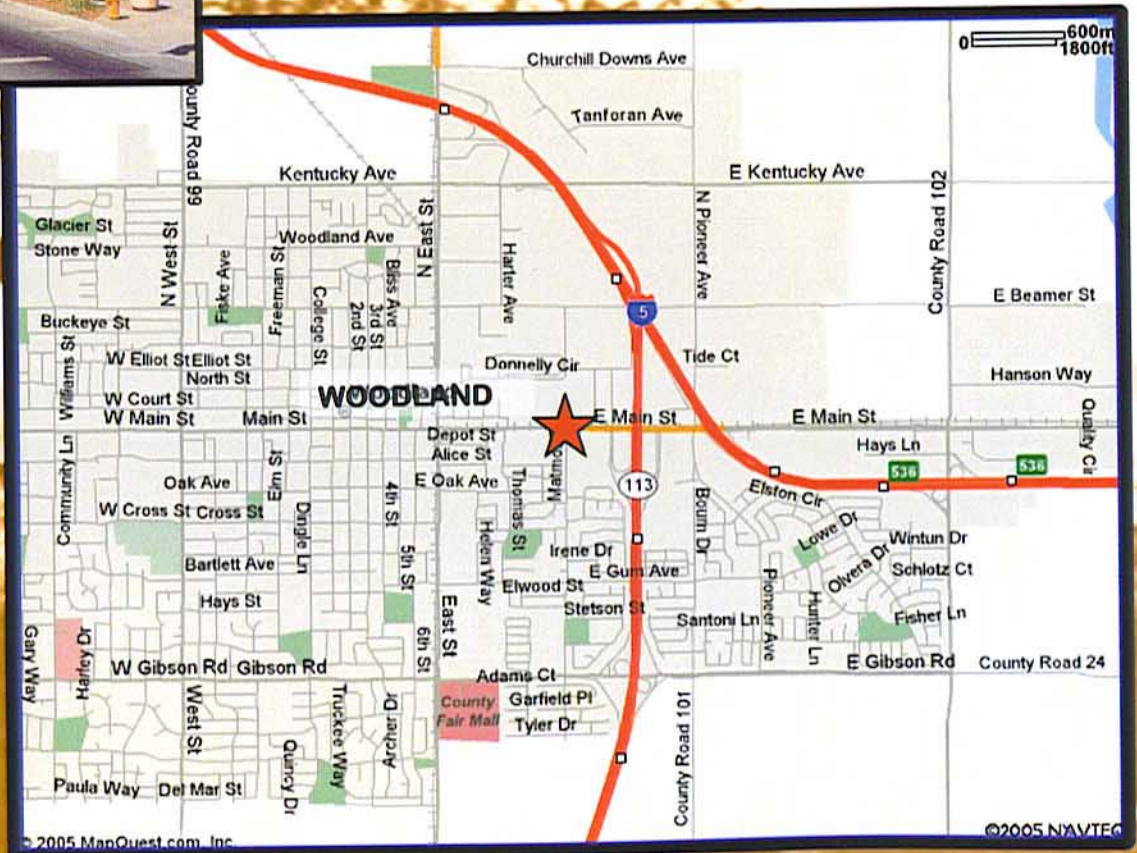

WOODLAND CROSSROADS CENTER

WOODLAND, CA

WOODLAND CROSSROADS CENTER

DEMOGRAPHICS

	3 Miles	5 Miles	15 Miles
Population	55,000	60,000	215,000
Avg. HH Income	\$65,000	\$65,000	\$70,000

Traffic Counts

Main St. - 24,000 ADT
 CA-113 - 21,000 ADT
 Hwy 5 - 51,000 ADT

WOODLAND CROSSROADS CENTER

WOODLAND CROSSROADS CENTER

WOODLAND CROSSROADS CENTER

WOODLAND CROSSROADS CENTER

WOODLAND CROSSROADS CENTER
WOODLAND, CALIFORNIA