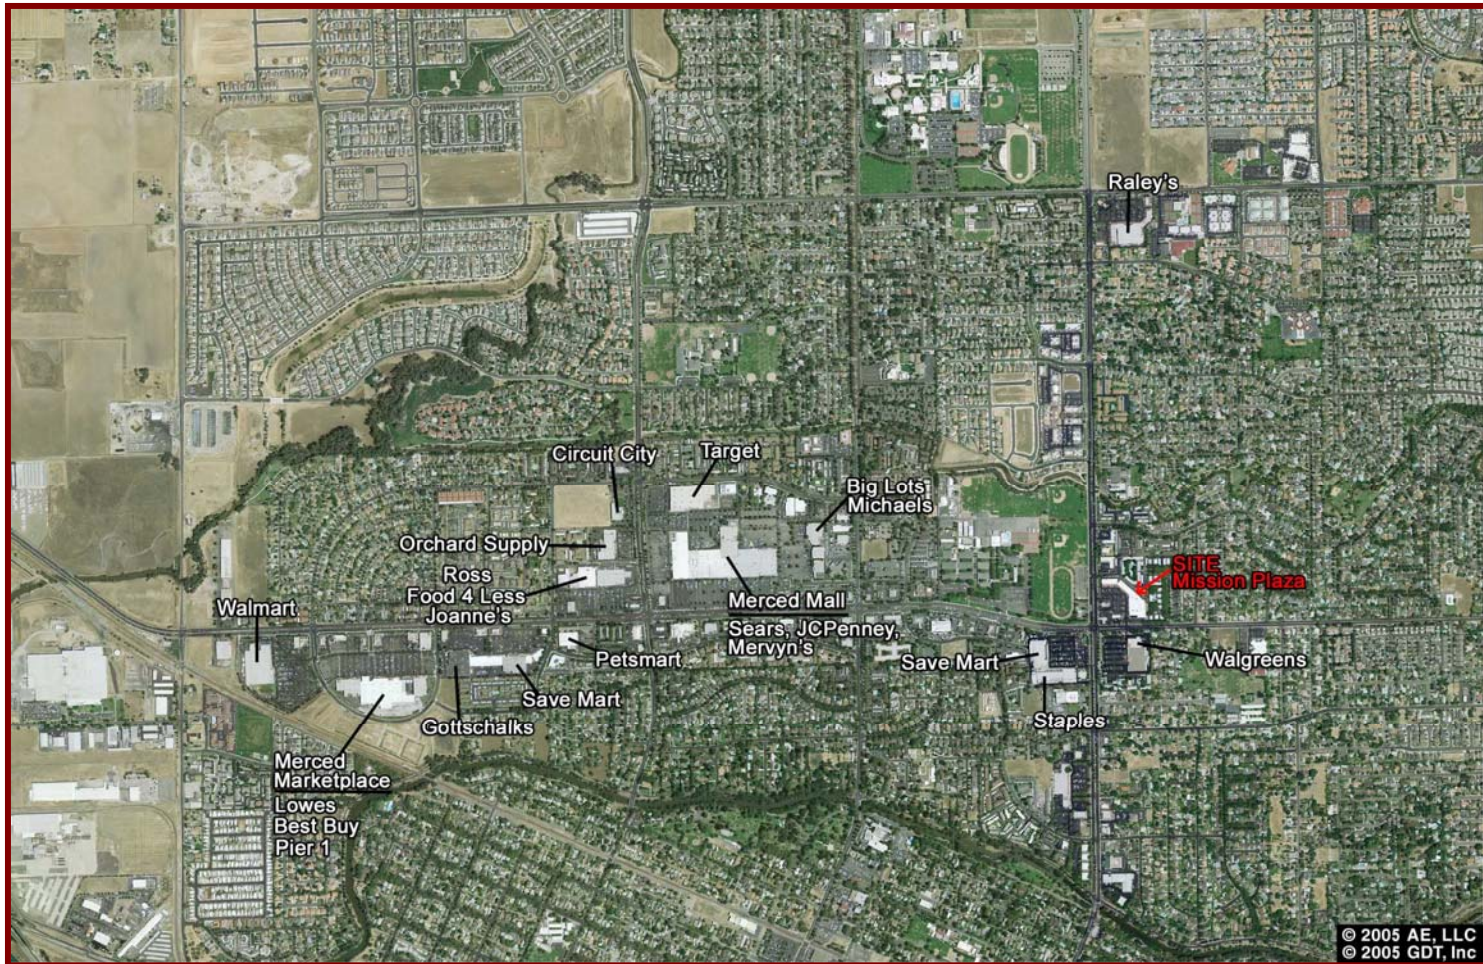

MISSION PLAZA

NEC Olive & G Streets, Merced, CA.

© 2005 AE, LLC
© 2005 GDT, Inc

For Information Contact:

Tim Bettencourt

(209)521-1591

www.cosol.net

MISSION PLAZA

NEC Olive & G Streets, Merced, CA.

For Information Contact:
Tim Bettencourt
(209)521-1591
www.cosol.net