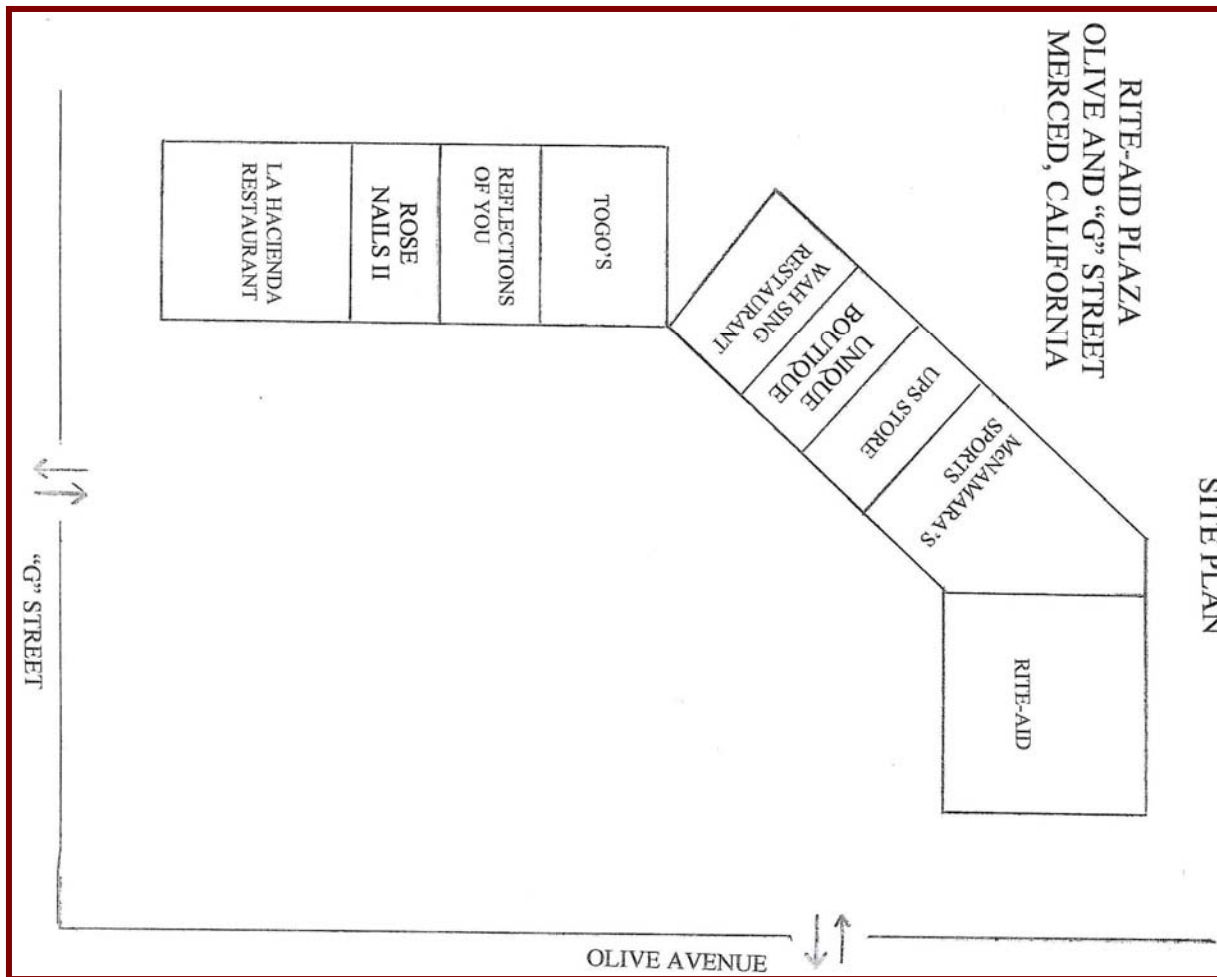

MISSION PLAZA

NEC Olive & G Streets, Merced, CA.

© 2005 AE, LLC
© 2005 GDT, Inc

For Information Contact:

Tim Bettencourt

(209)521-1591

www.cosol.net

MISSION PLAZA

NEC Olive & G Streets, Merced, CA.

For Information Contact:
Tim Bettencourt
(209)521-1591
www.cosol.net